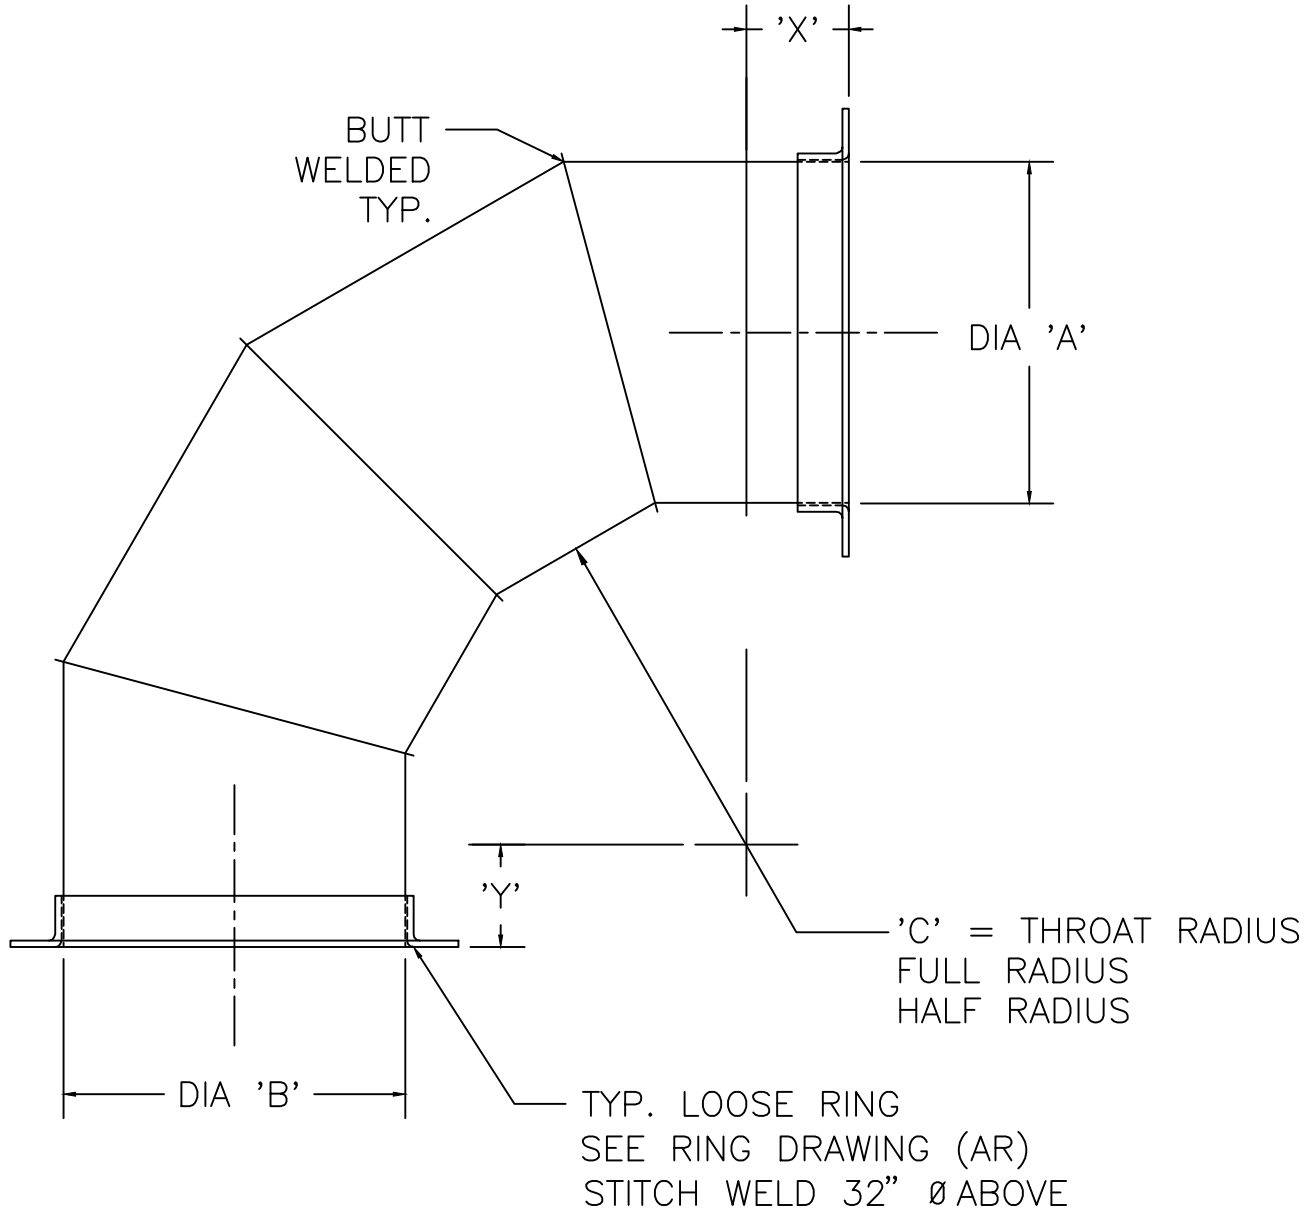

Kem-Tuff™
CORROSIVE AIR TRANSFER SYSTEMS

STANDARDS

90° Elbow - EL90 4 Gore

MAX. SIZE ON 90° ELBOW IS 36" DIAMETER
ABOVE 36", USE 2-45° ELBOWS
ABOVE 48", USE 3-30° ELBOWS
ABOVE 60", USE 4-22.5° ELBOWS