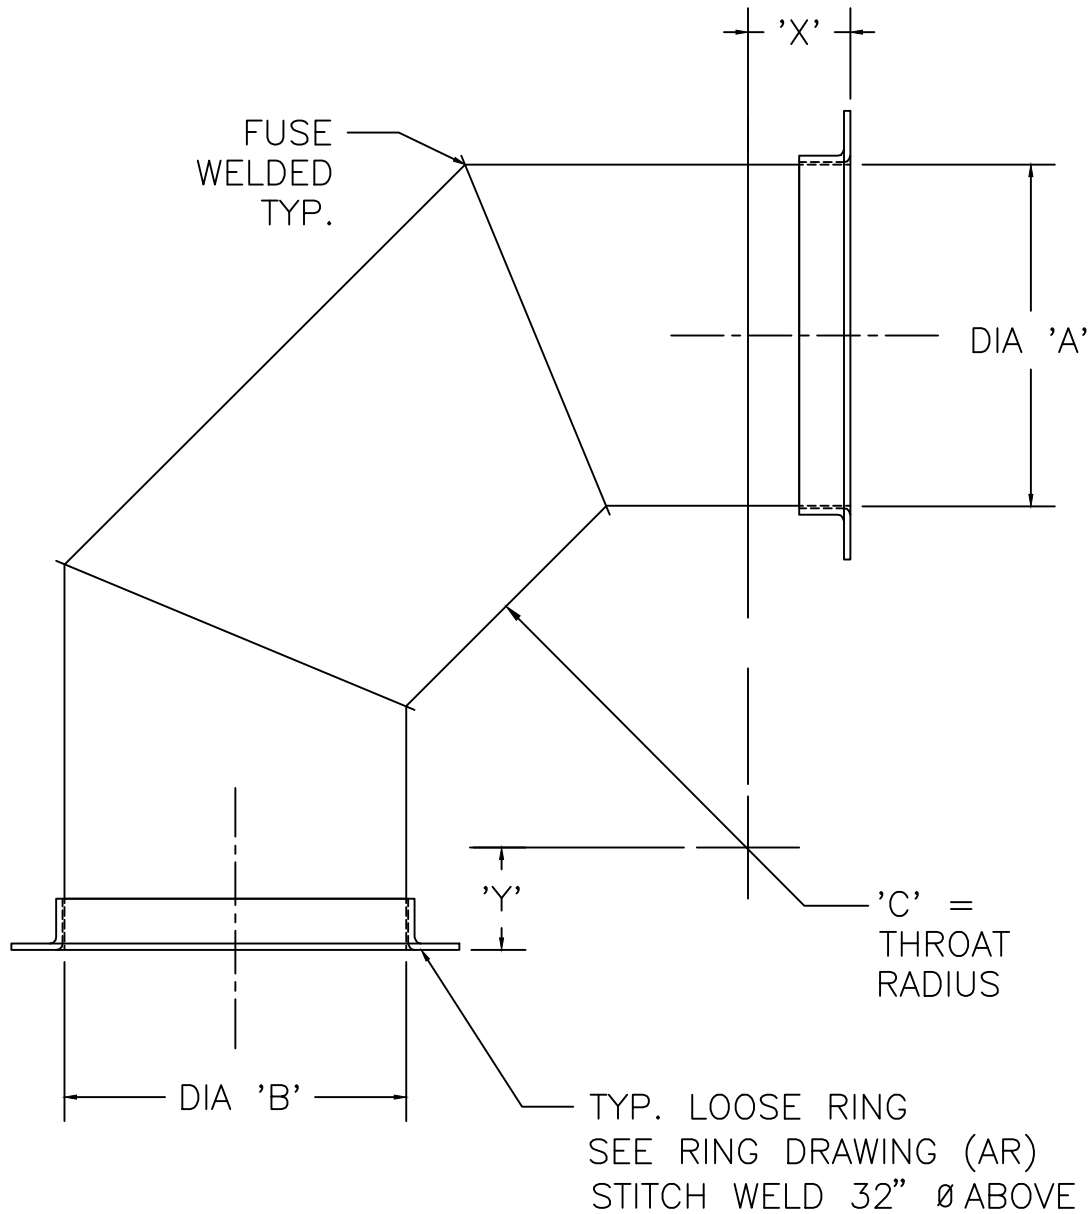

Kem-Tuff™
CORROSIVE AIR TRANSFER SYSTEMS

STANDARDS

90° Elbow - EL90 3 Gore

MAX. SIZE ON 90° ELBOW IS 36" DIAMETER
ABOVE 36", USE 2-45° ELBOWS
ABOVE 48", USE 3-30° ELBOWS
ABOVE 60", USE 4-22.5° ELBOWS