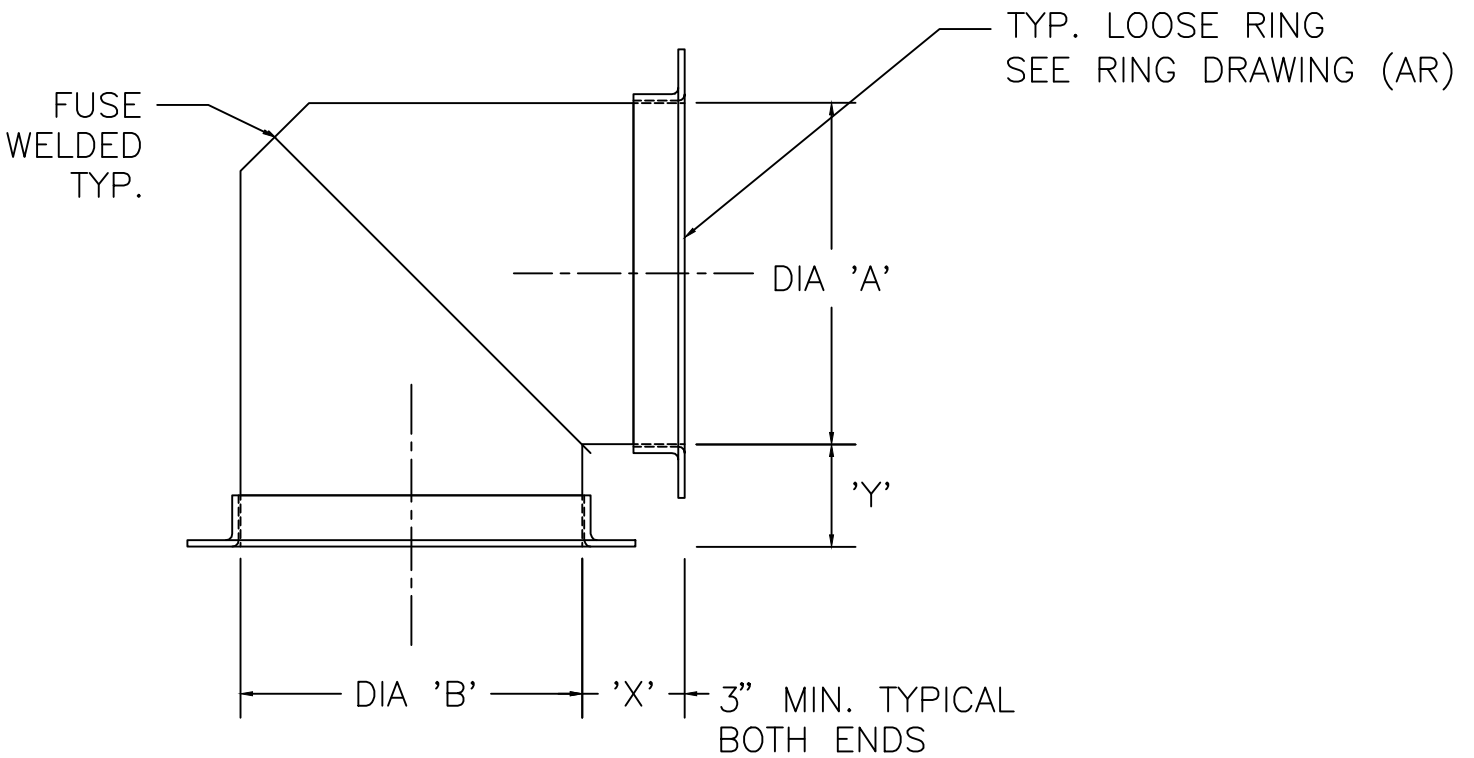

**Kem-Tuff™**  
CORROSIVE AIR TRANSFER SYSTEMS

**90° Elbow - EL90**  
**2 Gore**

MAX. SIZE ON 90° ELBOW IS 48"  
DIAMETER