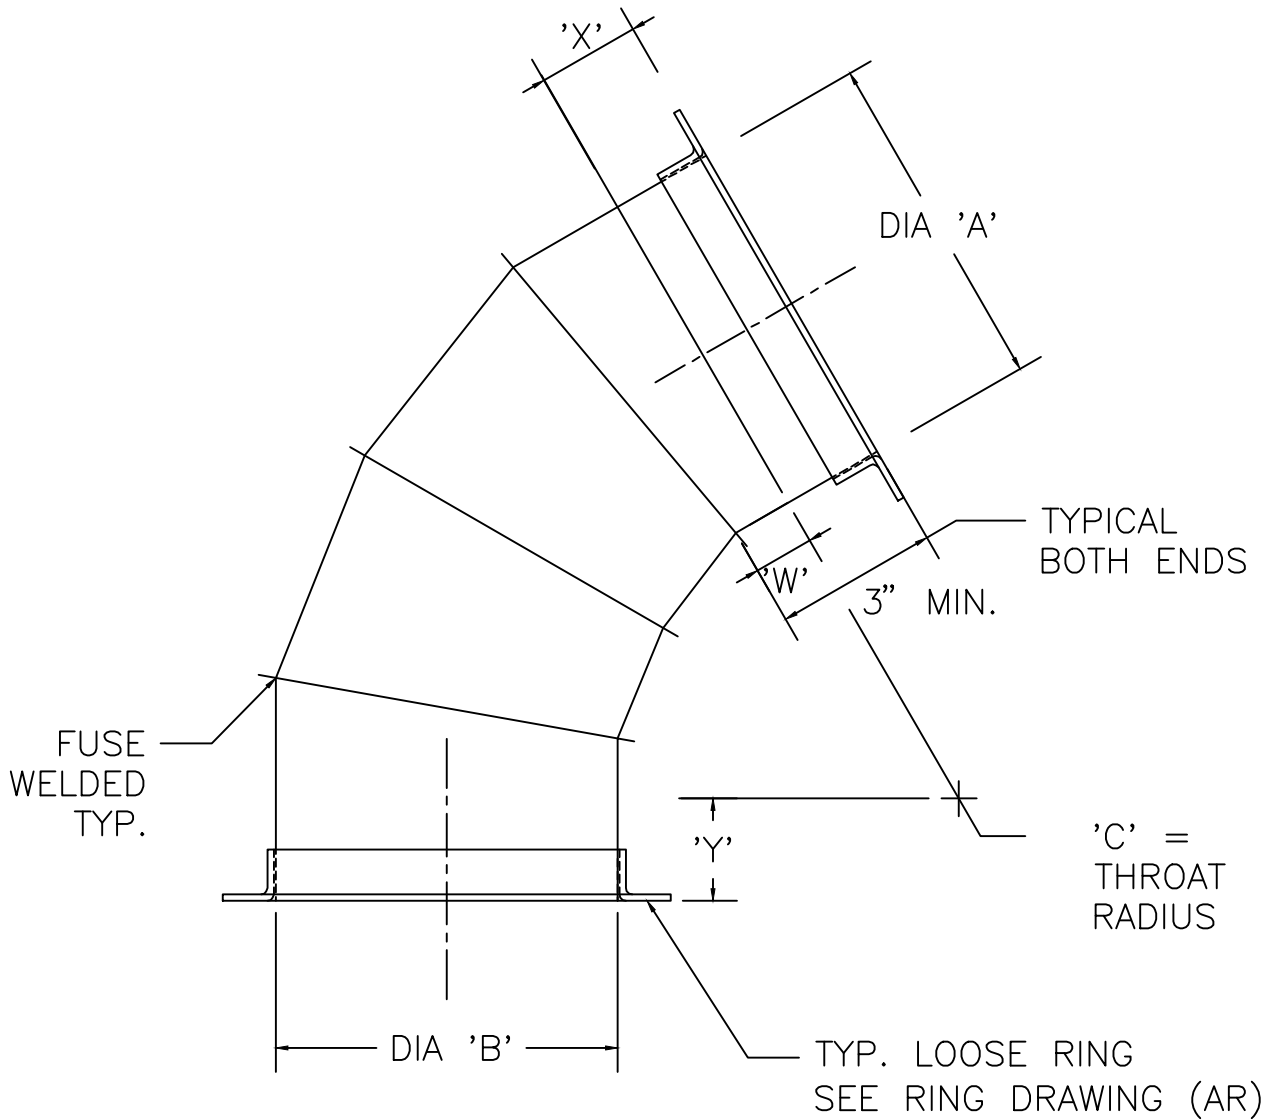

Kem-Tuff™
CORROSIVE AIR TRANSFER SYSTEMS

STANDARDS

60° Elbow - EL60 4 Gore

MAX. SIZE ON 60° ELBOW IS 36"
ABOVE 36" USE 2-30° ELBOWS