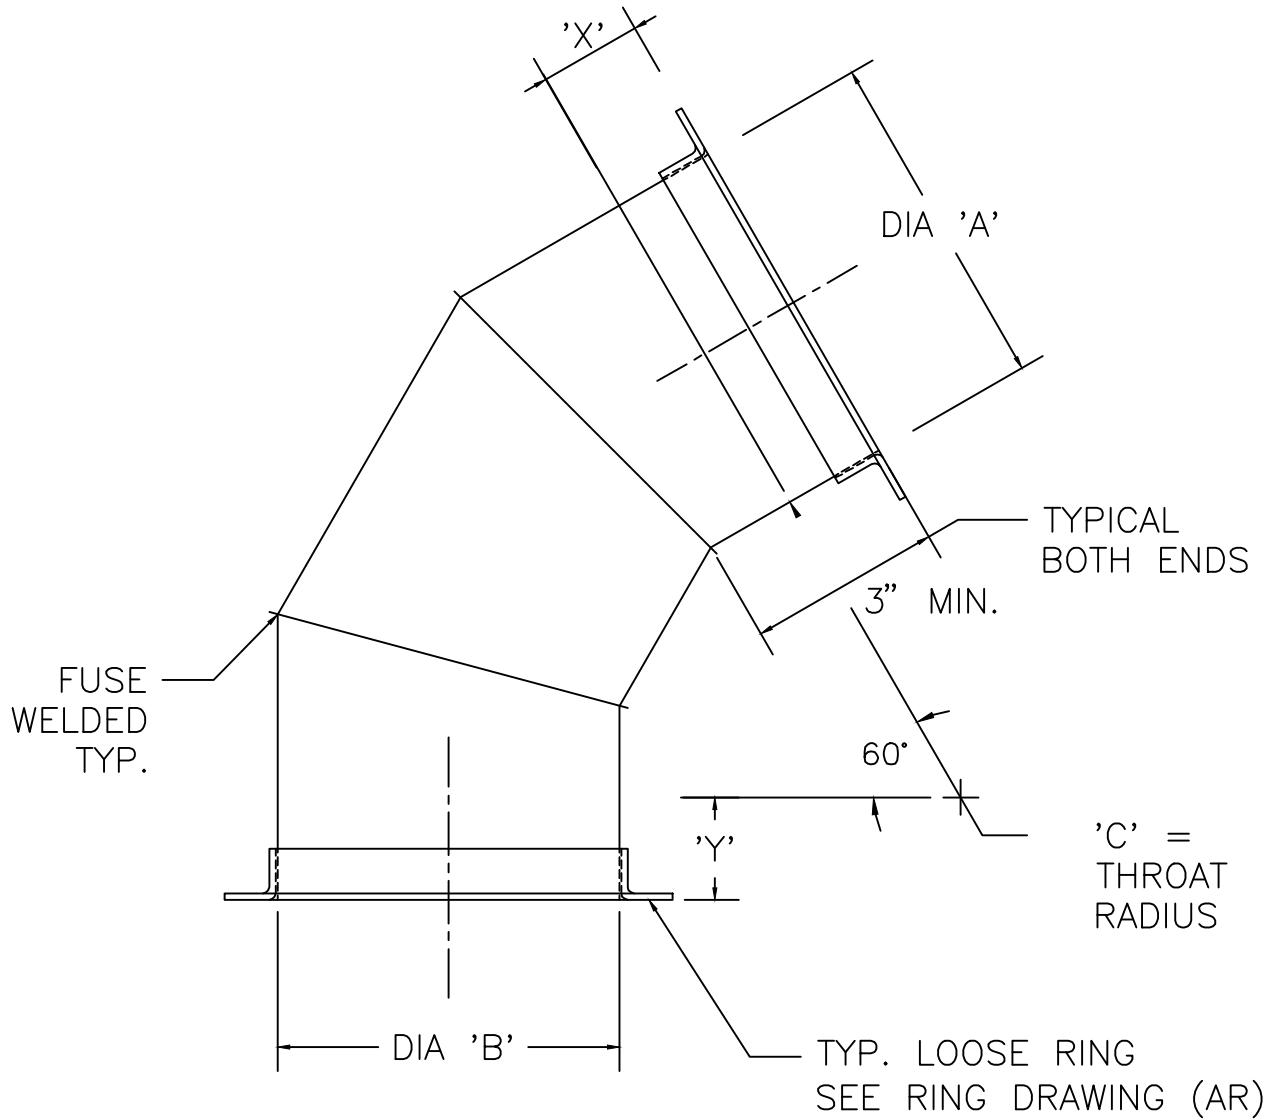

Kem-Tuff™
CORROSIVE AIR TRANSFER SYSTEMS

STANDARDS

60° Elbow - EL60 3 Gore

MAX. SIZE ON 60° ELBOW IS 36"
ABOVE 36" USE 2-30° ELBOWS