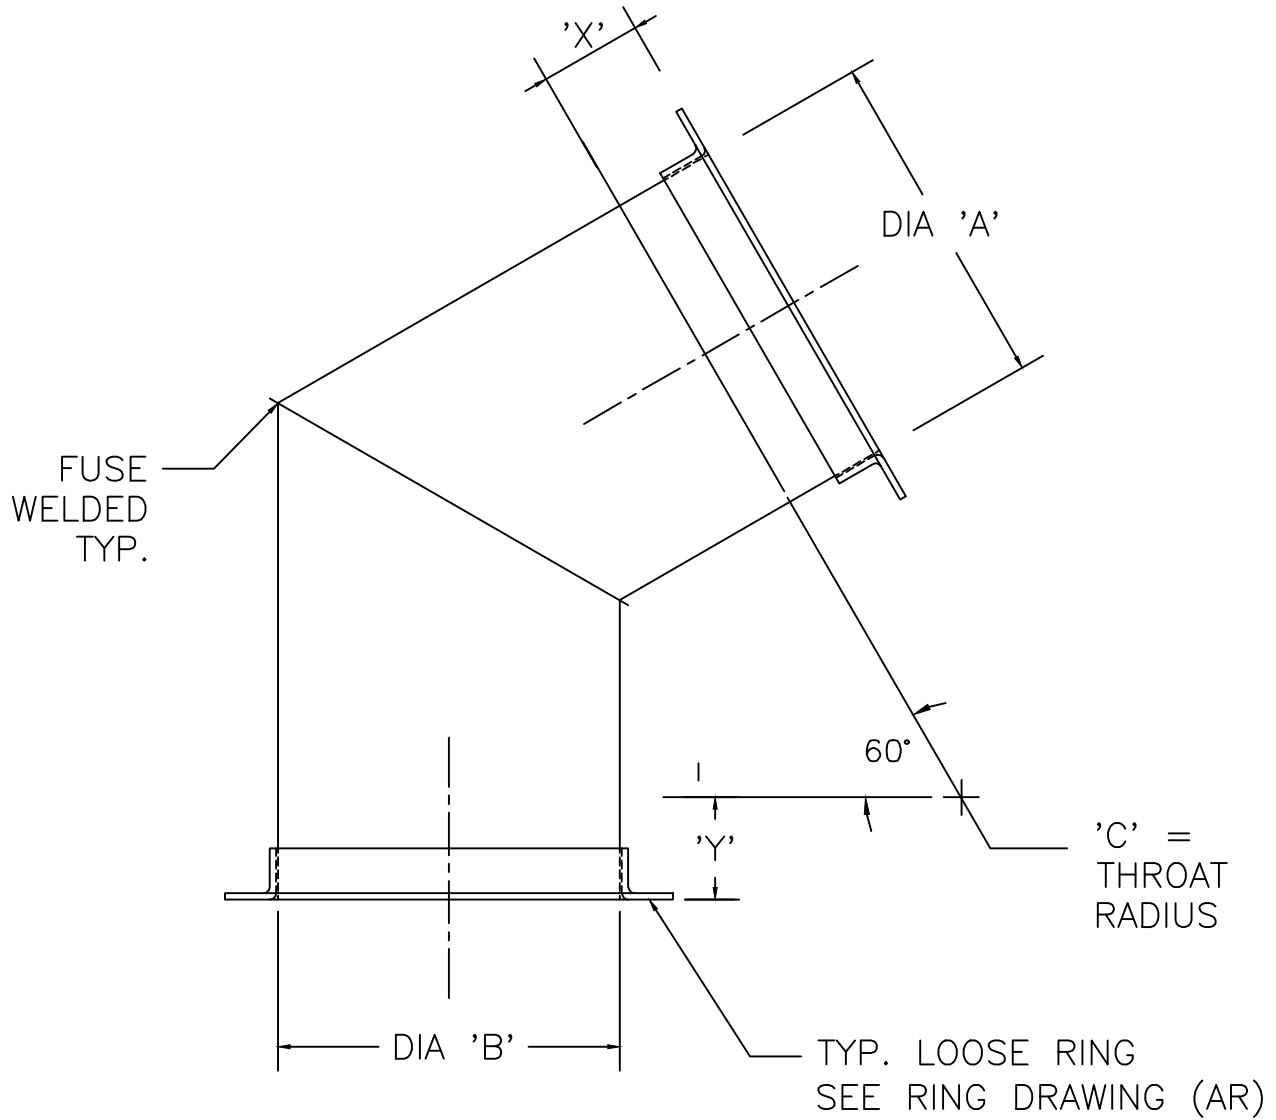

Kem-Tuff™
CORROSIVE AIR TRANSFER SYSTEMS

STANDARDS

60° Elbow - EL60 2 Gore

MAX. SIZE ON 60° ELBOW IS 40"
ABOVE 40" USE 2-30° ELBOWS