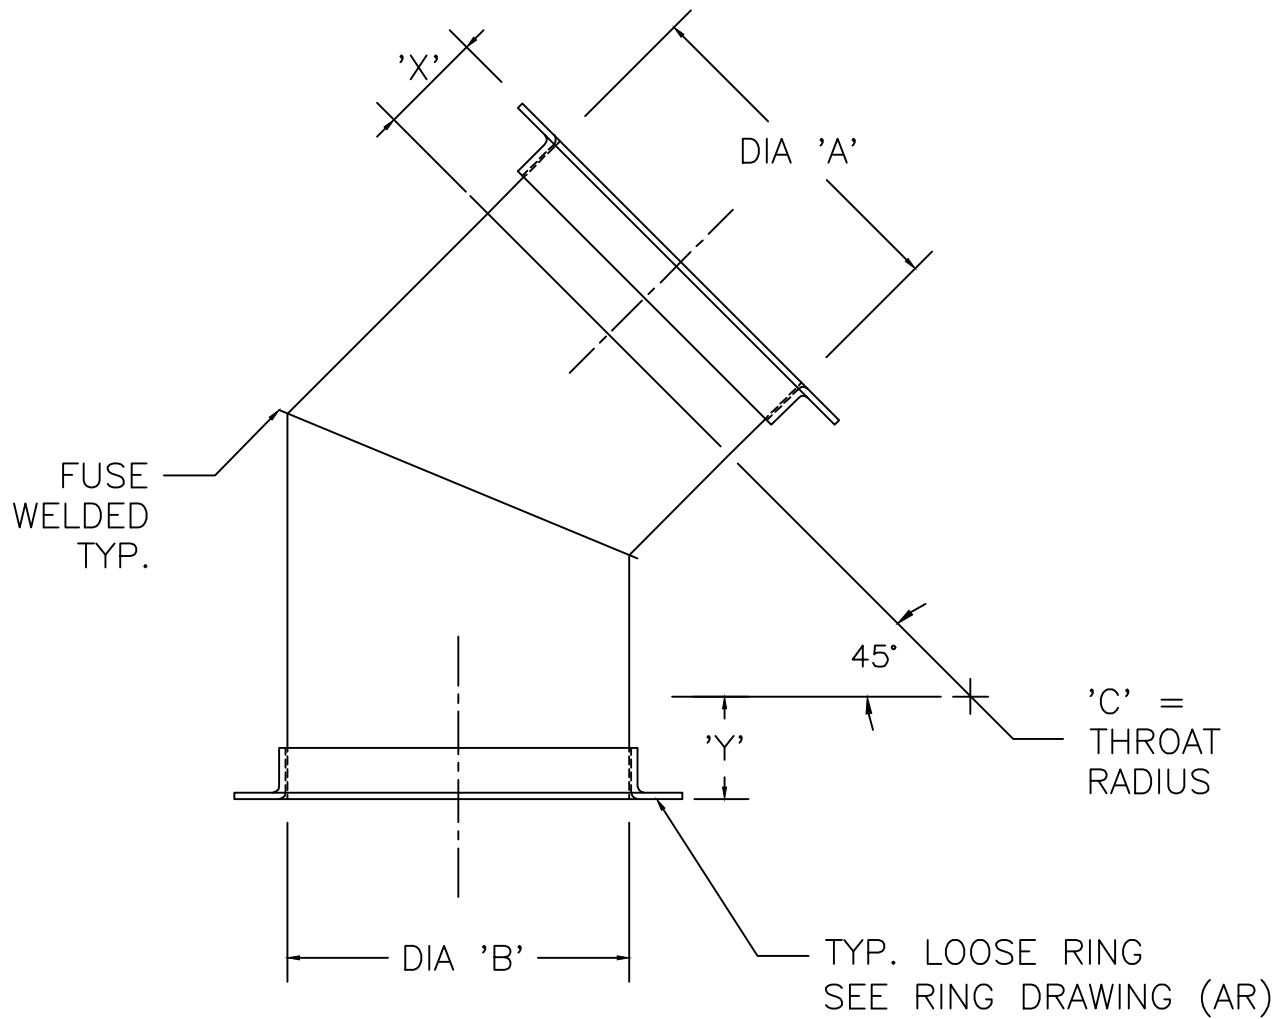

Kem-Tuff™
CORROSIVE AIR TRANSFER SYSTEMS

STANDARDS

45° Elbow - EL45 2 Gore

MAX. SIZE ON 45° ELBOW IS 36"
ABOVE 36" USE 2-22 1/2° ELBOWS