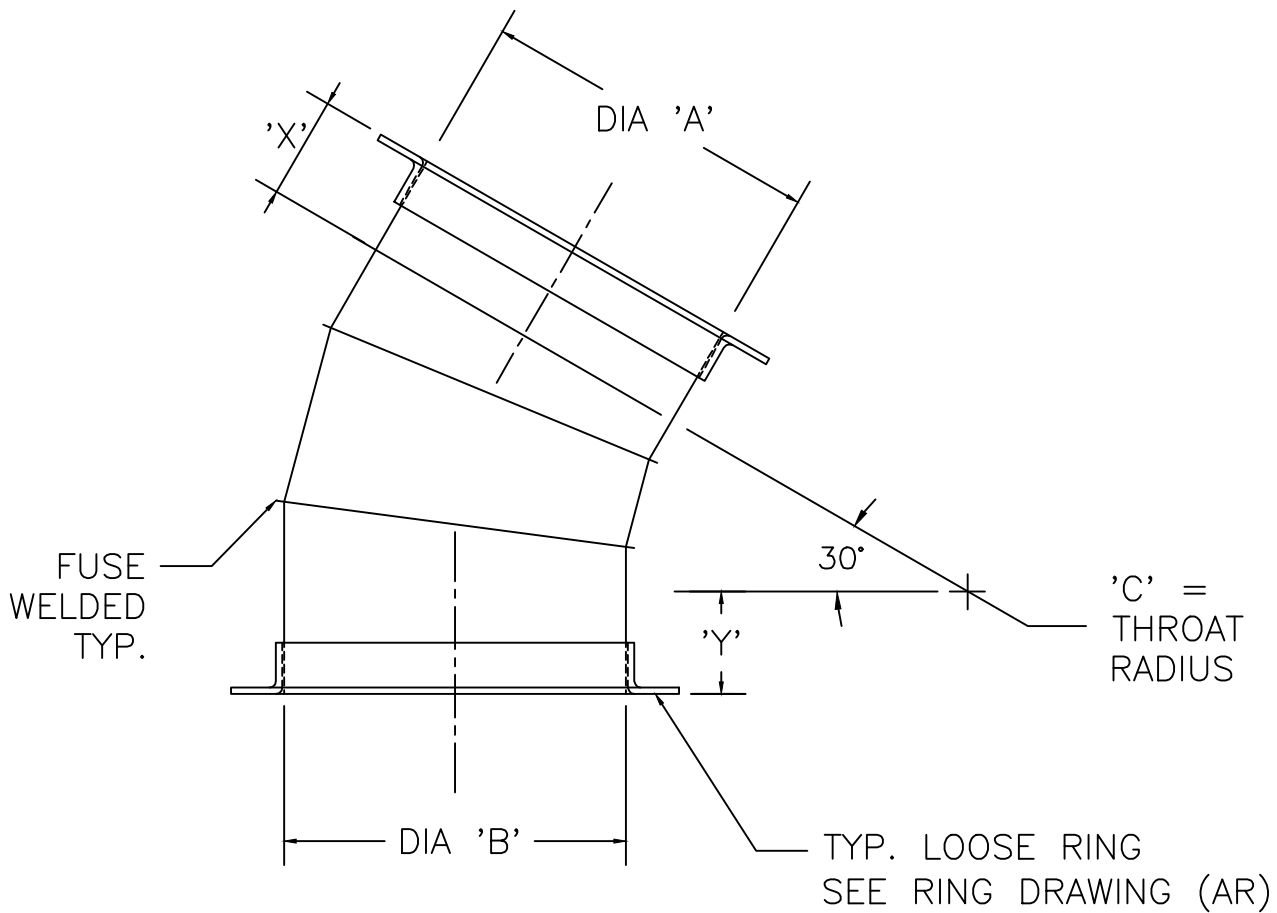

**Kem-Tuff™**  
CORROSIVE AIR TRANSFER SYSTEMS

STANDARDS

# 30° Elbow - EL30 3 Gore

MAX. SIZE ON 30° ELBOW IS 30"  
ABOVE 30" USE 2-15° ELBOWS