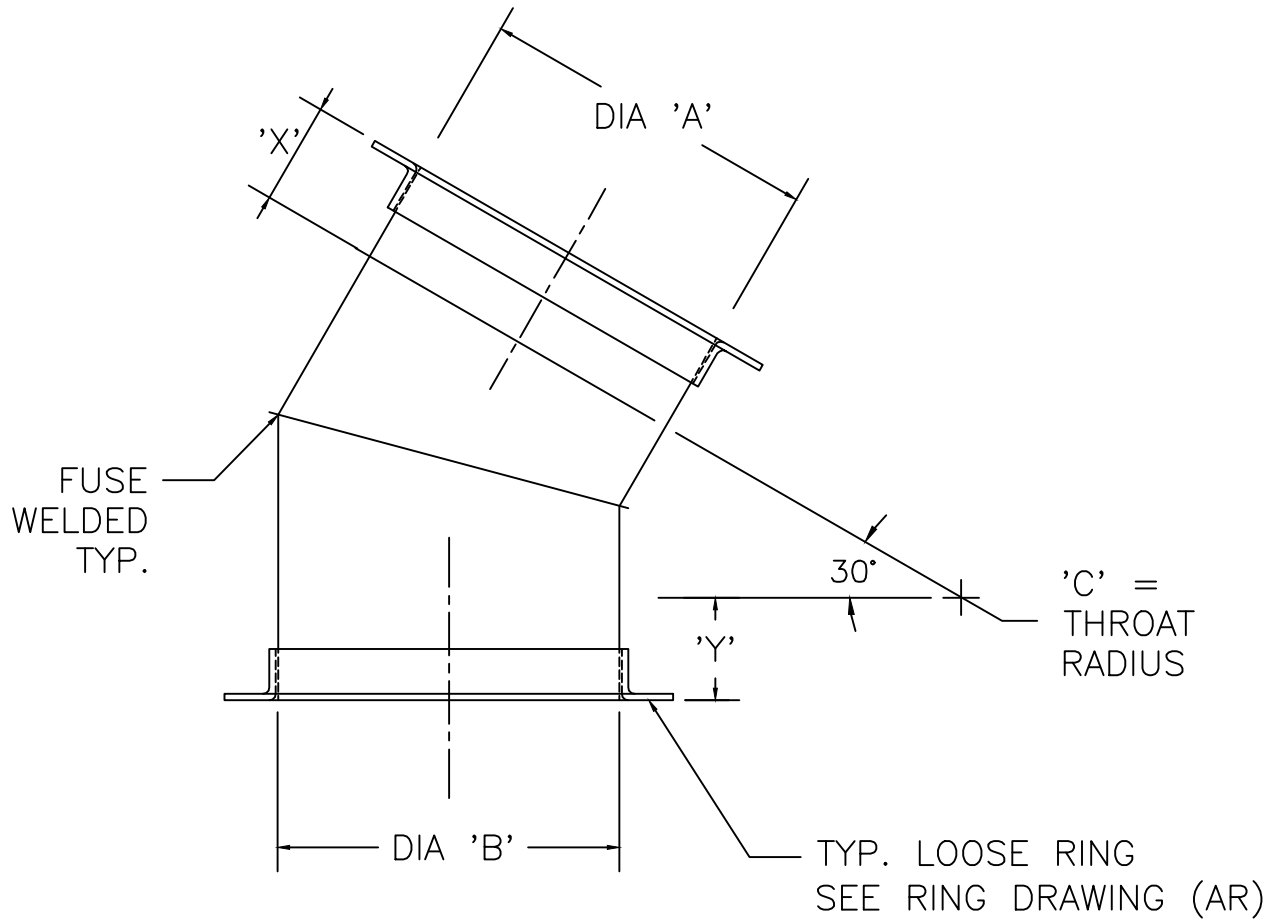

Kem-Tuff™
CORROSIVE AIR TRANSFER SYSTEMS

STANDARDS

30° Elbow - EL30 2 Gore

MAX. SIZE ON 30° ELBOW IS 30"
ABOVE 30" USE 2-15° ELBOWS